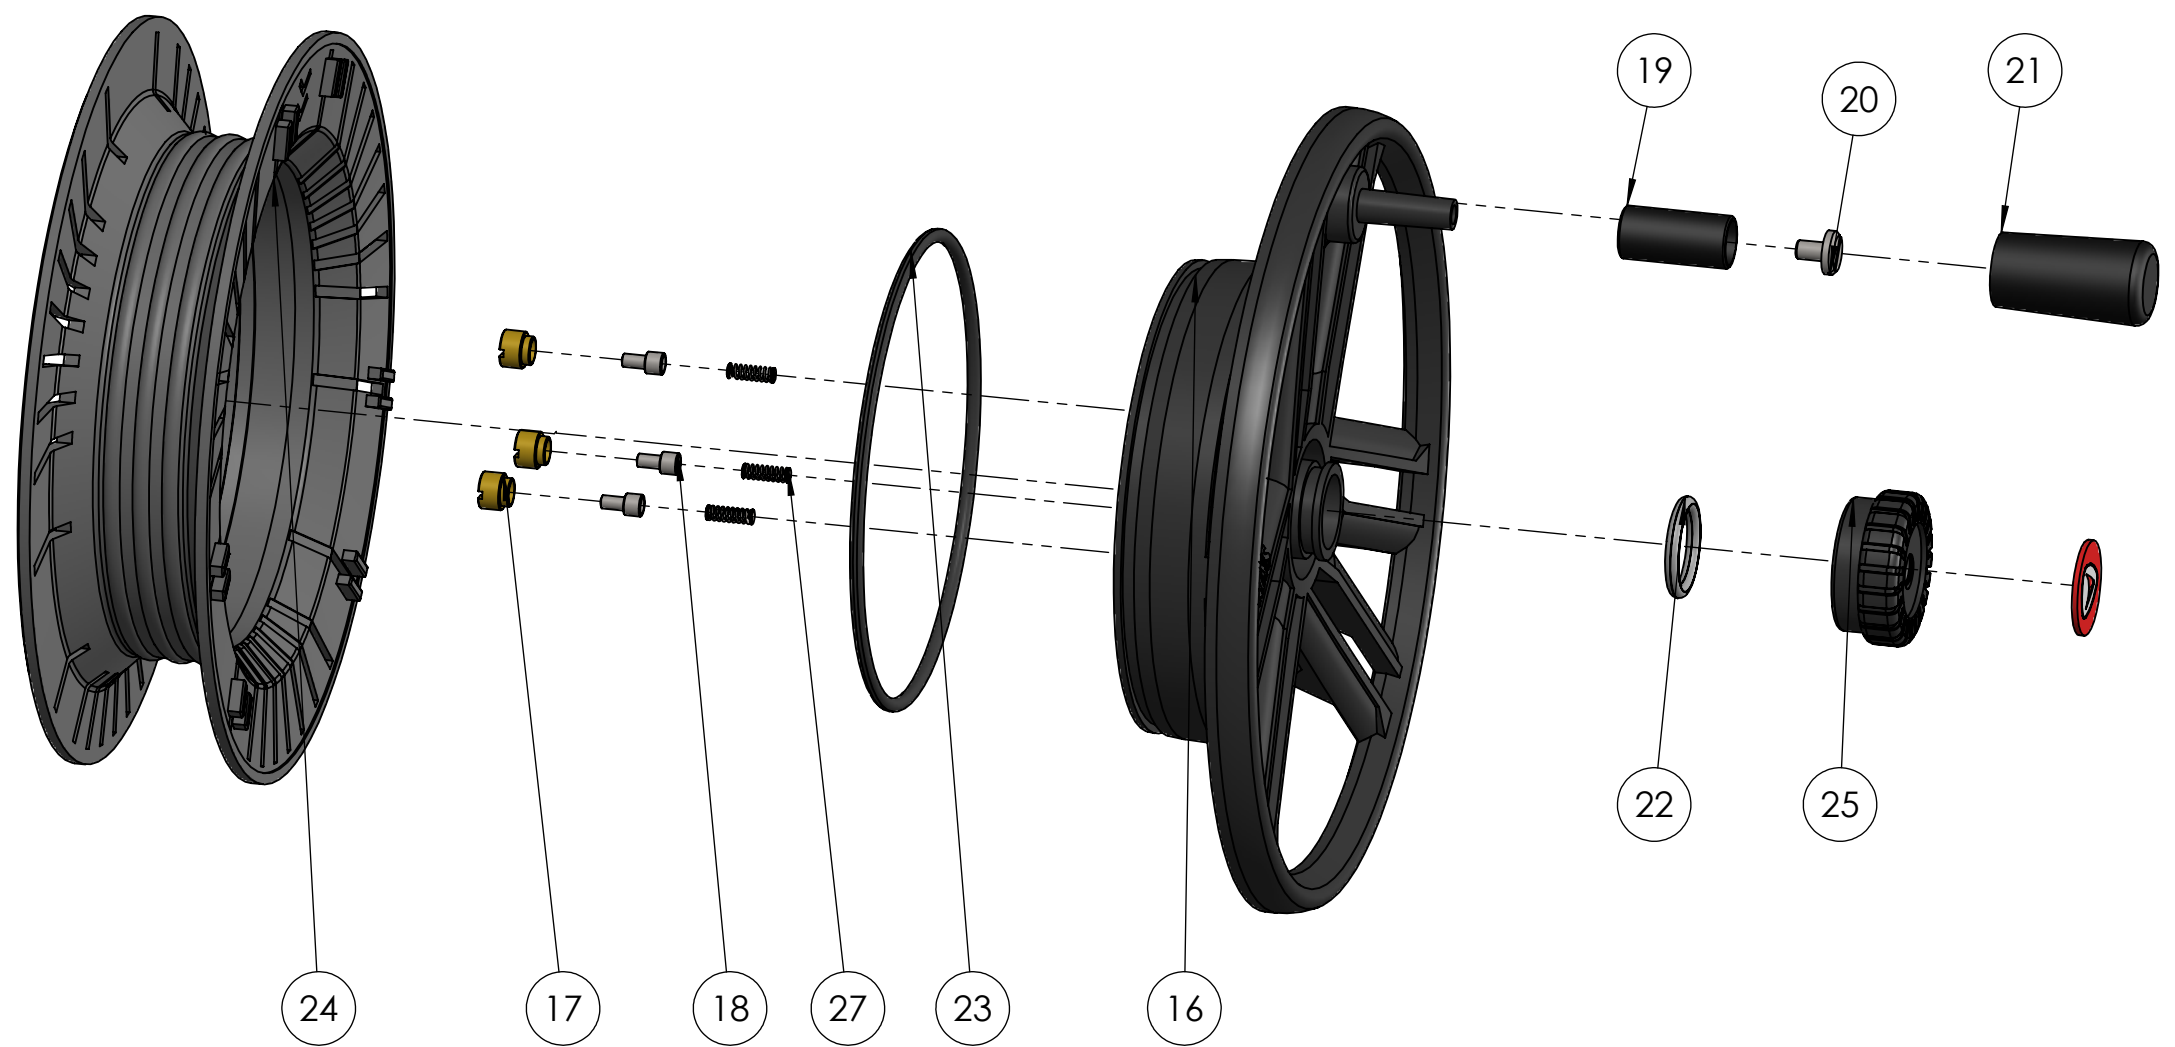

Greys Fin Cassette Reel

Greys Fin Cassette Reel

No.	Description	Q'TY	5/6 (1546677)	7/8 (1546678)	9/10 (1546679)
1	Frame	1			
2	Push Plate	1	1549469		
3	Spindle Bush	1	1549491		
4	Spindle	1	1549486	1549487	
5	Small Rulon Brake Pad	1	1549477		
6	Clutch Body	1	1549474		
7	Large Rulon Brake Pad	1	1549478		
8	Keyed Washer	1	1549472		
9	Drag O Ring	1	1549471		
10	Drag Knob Plunger	4	1549484		
11	Drive Plate	1	1549473		
12	Spindle Lock Nut	1	1549480		
13	Regulator Button	1	1549492		
14	Spindle Stop Screw L/H	1	1549493		
15	Greys Badge	2	1549494		
16		1			
17	Ratchet Pin Screw	3	1549481		
18	Ratchet Pin	3	1549482		
19	Inner Handle Knob	1	1549497		
20	Handle Screw	1	1549496		
21	Handle Knob	1	1549498	1549499	
22	Latch O Ring	1	1549470		
23	Cassette O Ring	1	1549488	1549489	1549490
24	Cassette	1			
25	Latch Nut	1	1549495		
26	Drag knob Plunger spring	4	1549483		
27	Ratchet Pin Spring	3	1549476		