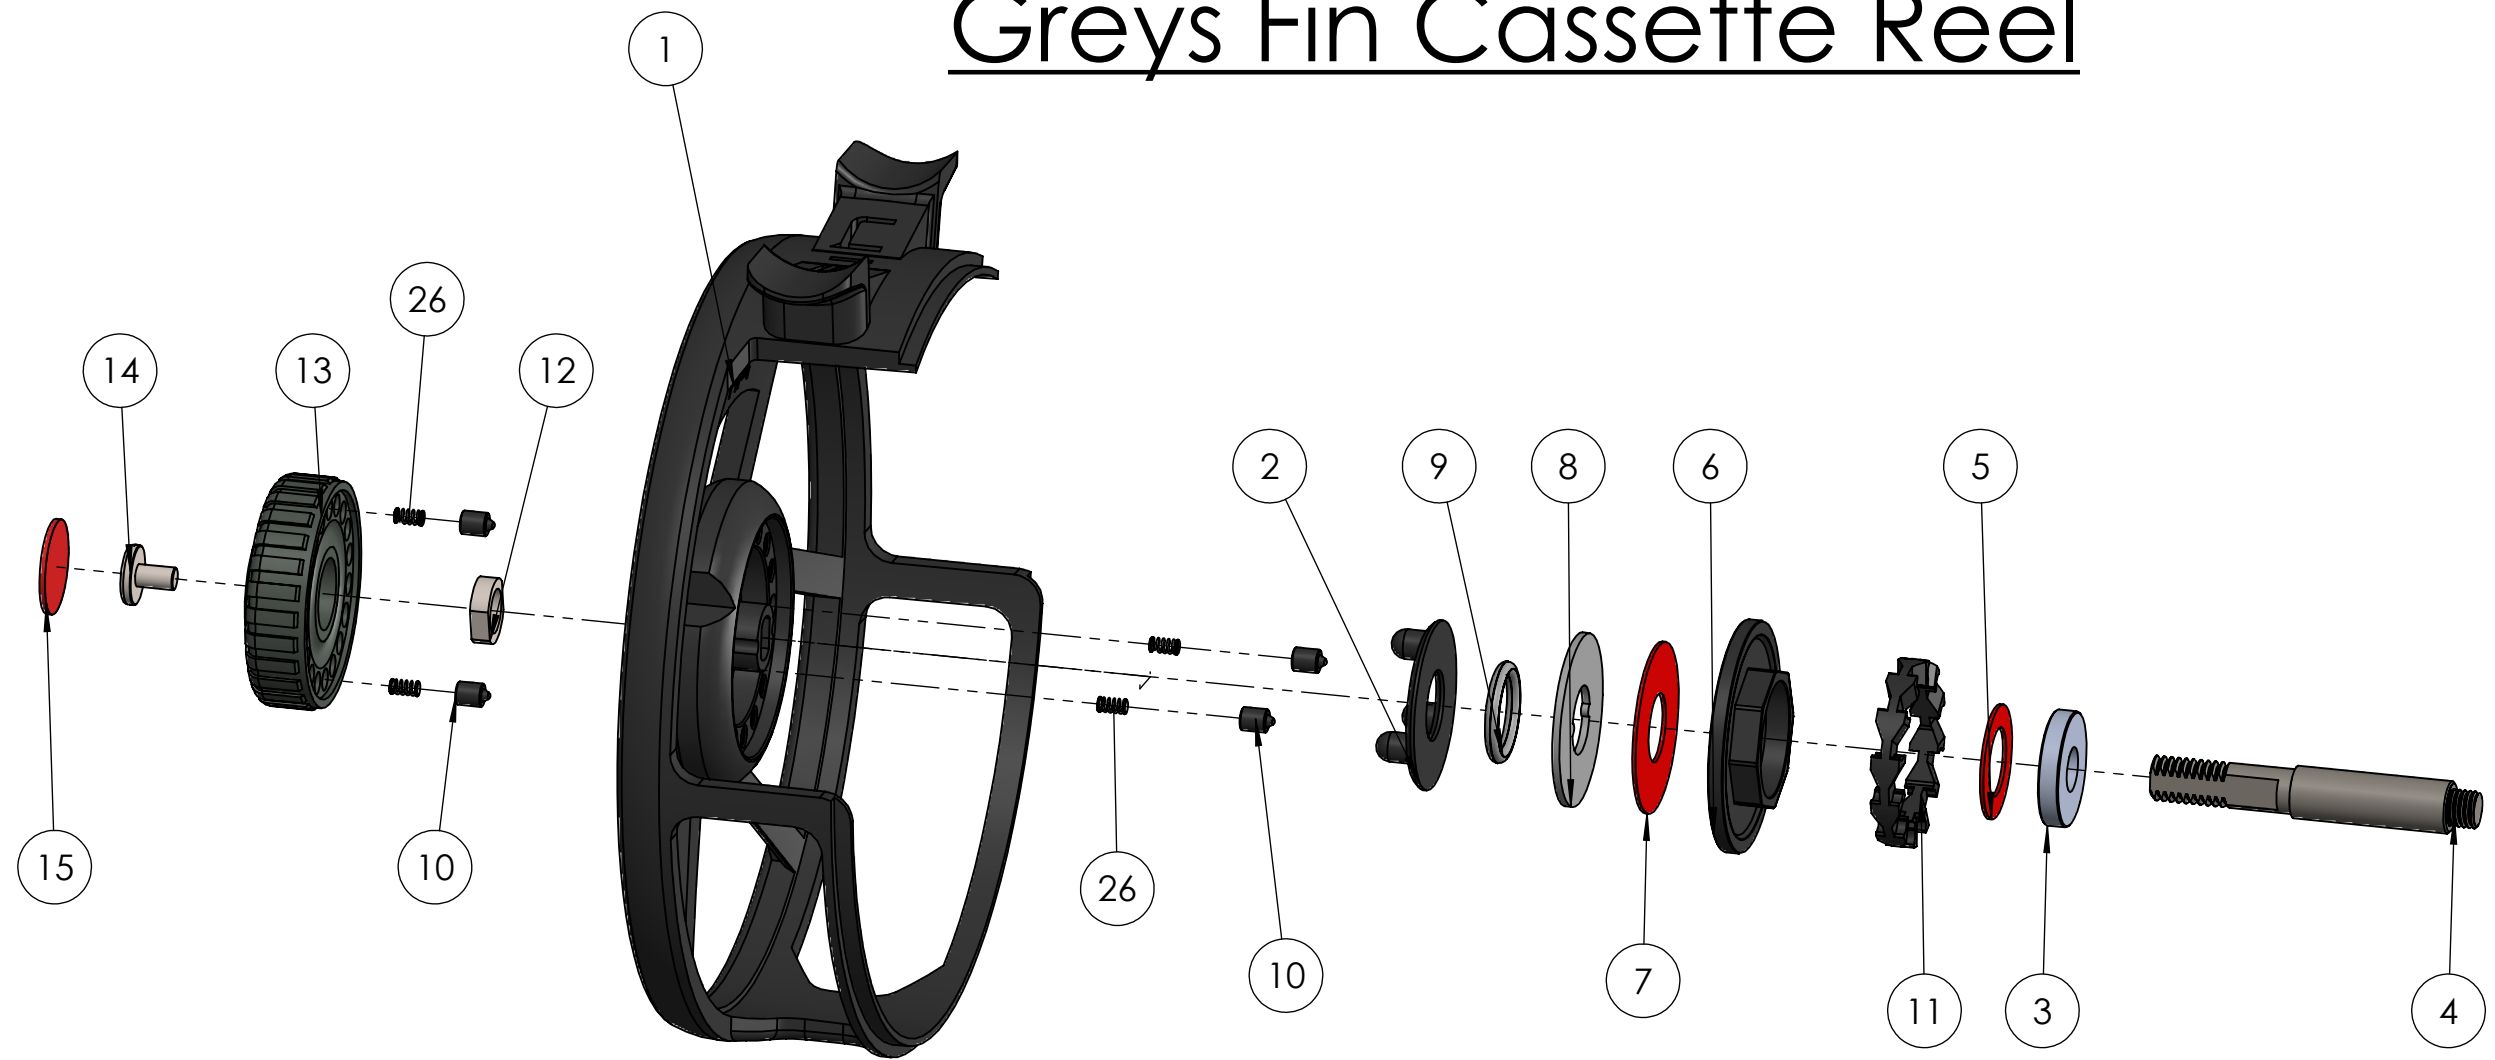

Greys Fin Cassette Reel

Greys Fin Cassette Reel

No.	Description	Q'TY	5/6 (1546677)	7/8 (1546678)	9/10 (1546679)
1	Frame	1			
2	Push Plate	1	1549469		
3	Spindle Bush	1	1549491		
4	Spindle	1	1549486	1549487	
5	Small Rulon Brake Pad	1	1549477		
6	Clutch Body	1	1549474		
7	Large Rulon Brake Pad	1	1549478		
8	Keyed Washer	1	1549472		
9	Drag O Ring	1	1549471		
10	Drag Knob Plunger	4	1549484		
11	Drive Plate	1	1549473		
12	Spindle Lock Nut	1	1549480		
13	Regulator Button	1	1549492		
14	Spindle Stop Screw L/H	1	1549493		
15	Greys Badge	2	1549494		
16		1			
17	Ratchet Pin Screw	3	1549481		
18	Ratchet Pin	3	1549482		
19	Inner Handle Knob	1	1549497		
20	Handle Screw	1	1549496		
21	Handle Knob	1	1549498	1549499	
22	Latch O Ring	1	1549470		
23	Cassette O Ring	1	1549488	1549489	1549490
24	Cassette	1			
25	Latch Nut	1	1549495		
26	Drag knob Plunger spring	4	1549483		
27	Ratchet Pin Spring	3	1549476		